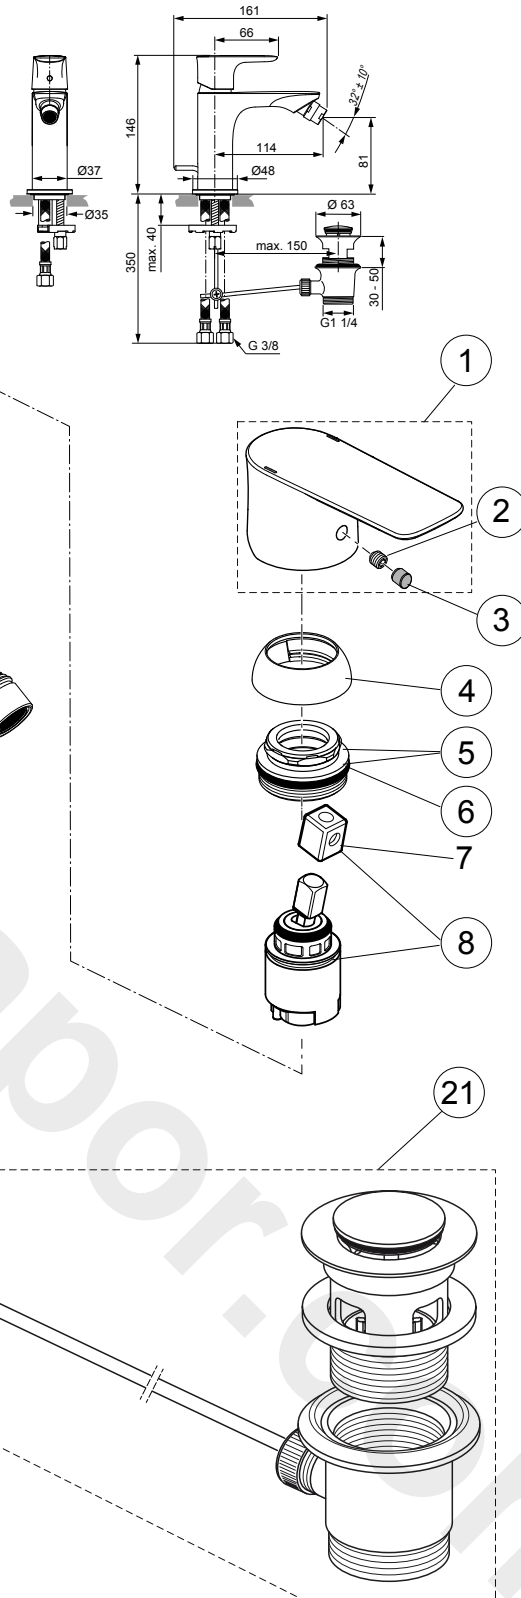

A 861 402 AA in Chrome

Pos.	Description	Part-Number	Qty.	Pos.	Description	Part-Number	Qty.
1	Lever cpl. + pos.7	A 861 402 XX	1 Set	12	Lift rod cpl. + Pos. 20	B 960 900 XX	1 Set
2	Thread pin M5x5 DIN916	A 962 041 NU*	1 Set	13	Body		
3	Handle plug	A 861 223 NU*	1 Set	14	Ball joint M18x1 / M16,5x1	A 960 019 XX	1 pcs
4	Cover cap	A 861 224 XX	1 pcs	15	Aerator M18x1 - 5ltr/min	A 963 369 XX	1 pcs
5	Thread ring M30x1 + pos.6	A 861 225 NU	1 Set	16	Escutcheon	A 861 227 XX	1 pcs
6	O - Ring Ø 28 x 2	A 963 299 NU	1 pcs	17	Bolt M8x63		
7	Lever adapter			18	Fixation kit	A 964 520 NU*	1 Set
8	Cartridge Kerox Ø25 + Pos.7	A 861 226 NU	1 Set	19	Flex. hose M8x1-G3/8-425	A 962 370 NU	1 pcs
9	Manifold			20	Bracket	A 961 172 NU	1 pcs
10	O - Ring Ø 23,52 x 1,78	A 961 855 NU	1 pcs	21	Pop-up waste complete	A 961 230 XX	1 Set
11	Clamping pin						

*Universal set (not all parts needed)

Produced since: **Aug.2017 - Oct.2019**

Bidet mixer flex. hose
with pop-up waste
chrome **A7030AA**

Pos.	Description	Part-Number	Qty.	Pos.	Description	Part-Number	Qty.
1	Lever cpl. w. Logo ISI + pos.7	A 861 222 AA	1 Set	12	Lift rod cpl. + Pos. 20	A 861 210 AA	1 Set
2	Thread pin M5x5 DIN916	A 962 041 NU*	1 Set	13	Body		
3	Handle plug	A 861 223 NU*	1 Set	14	Ball joint M18x1 / M16,5x1	A 960 019 AA	1 pcs
4	Cover cap	A 861 224 AA	1 pcs	15	Aerator M18x1 - 5ltr/min	A 963 369 AA	1 pcs
5	Thread ring M30x1 + pos.6	A 861 225 NU	1 Set	16	Escutcheon	A 861227 AA	1 pcs
6	O - Ring Ø 28 x 2	A 963 299 NU	1 pcs	17	Bolt M8x63		
7	Lever adapter			18	Fixation kit	A 964 520 NU*	1 Set
8	Cartridge Kerox Ø25 + Pos.7	A 861 226 NU	1 Set	19	Flex. hose M8x1-G3/8-425	A 962 370 NU	1 pcs
9	Manifold			20	Bracket	A 961 172 NU	1 pcs
10	O - Ring Ø 23,52 x 1,78	A 961 855 NU	1 pcs	21	Pop-up waste complete	B 960 853 AA	1 Set
11	Clamping pin						