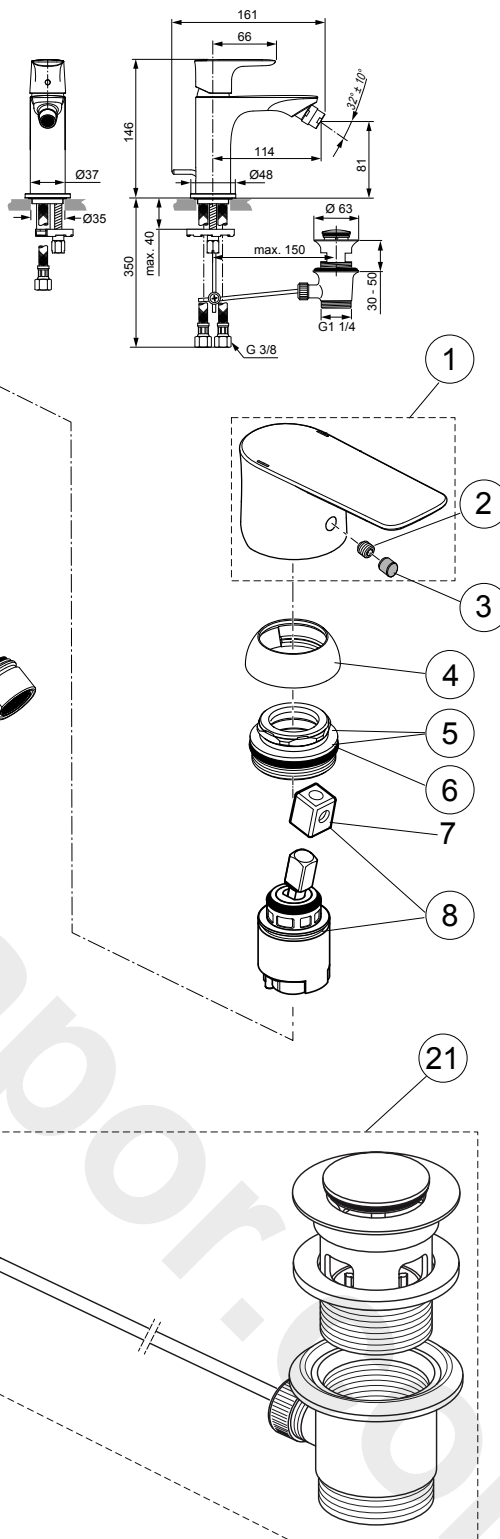

Produced since: **Nov. 2019**

Bidet mixer flex. hose
with pop-up waste
chrome **A7030AA**

Replace XX with the appropriate finish code

Chrome = AA Silver Storm = GN Gold = A2 Magnetic Grey = A5

Example spare part order:

A 861 402 AA in Chrome

Pos.	Description	Part-Number	Qty.	Pos.	Description	Part-Number	Qty.
1	Lever cpl. + pos.7	A 861 402 XX	1 Set	12	Lift rod cpl. + Pos. 20	B 960 900 XX	1 Set
2	Thread pin M5x5 DIN916	A 962 041 NU*	1 Set	13	Body		
3	Handle plug	A 861 223 NU*	1 Set	14	Ball joint M18x1 / M16,5x1	A 960 019 XX	1 pcs
4	Cover cap	A 861 224 XX	1 pcs	15	Aerator M18x1 - 5ltr/min	A 963 369 XX	1 pcs
5	Thread ring M30x1 + pos.6	A 861 225 NU	1 Set	16	Escutcheon	A 861 227 XX	1 pcs
6	O - Ring Ø 28 x 2	A 963 299 NU	1 pcs	17	Bolt M8x63		
7	Lever adapter			18	Fixation kit	A 964 520 NU*	1 Set
8	Cartridge Kerox Ø25 + Pos.7	A 861 226 NU	1 Set	19	Flex. hose M8x1-G3/8-425	A 962 370 NU	1 pcs
9	Manifold			20	Bracket	A 961 172 NU	1 pcs
10	O - Ring Ø 23,52 x 1,78	A 961 855 NU	1 pcs	21	Pop-up waste complete	A 961 230 XX	1 Set
11	Clamping pin						

*Universal set (not all parts needed)