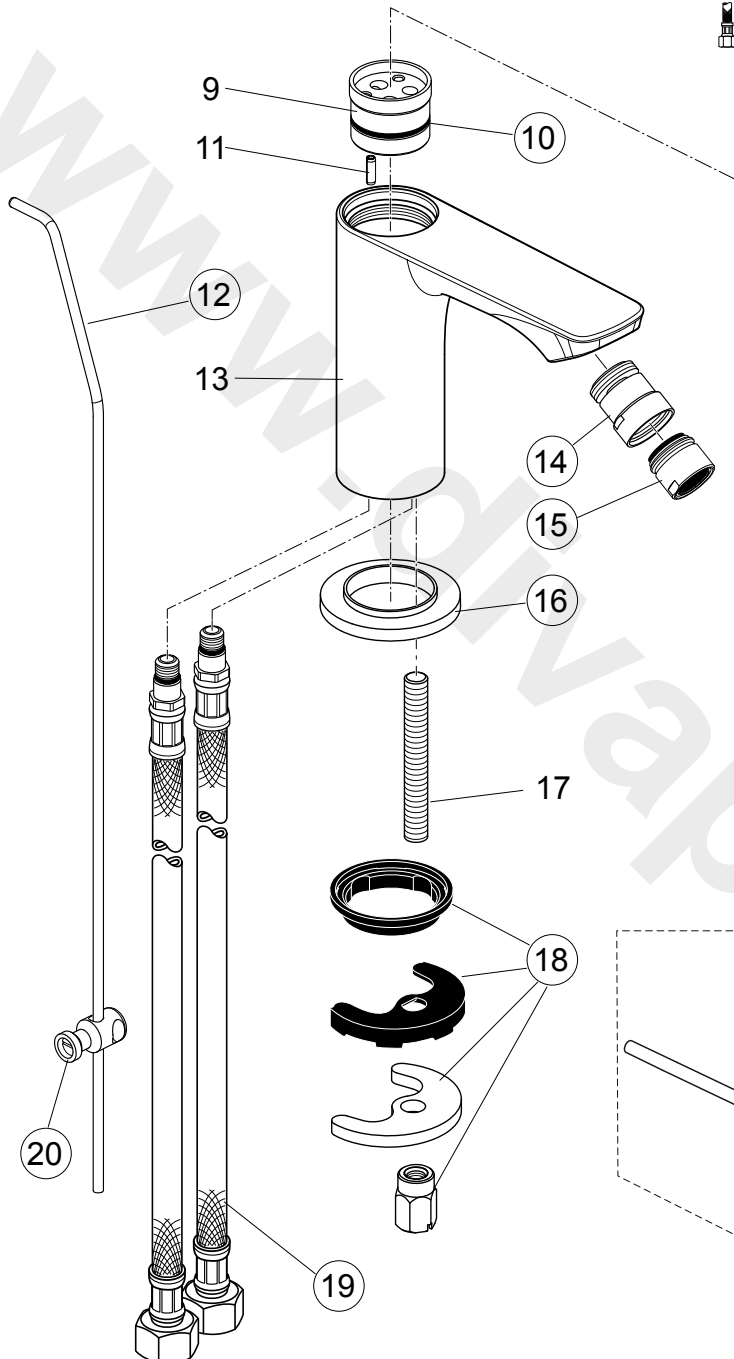

A 861 402 AA in Chrome

Pos.	Description	Part-Number	Qty.	Pos.	Description	Part-Number	Qty.
1	Lever cpl. + pos.7	A 861 402 XX	1 Set	12	Lift rod cpl. + Pos. 20	B 960 900 XX	1 Set
2	Thread pin M5x5 DIN916	A 962 041 NU*	1 Set	13	Body		
3	Handle plug	A 861 223 NU*	1 Set	14	Ball joint M18x1 / M16,5x1	A 960 019 XX	1 pcs
4	Cover cap	A 861 224 XX	1 pcs	15	Aerator M18x1 - 5ltr/min	A 963 369 XX	1 pcs
5	Thread ring M30x1 + pos.6	A 861 225 NU	1 Set	16	Escutcheon	A 861 227 XX	1 pcs
6	O - Ring Ø 28 x 2	A 963 299 NU	1 pcs	17	Bolt M8x63		
7	Lever adapter			18	Fixation kit	A 964 520 NU*	1 Set
8	Cartridge Kerox Ø25 + Pos.7	A 861 226 NU	1 Set	19	Flex. hose M8x1-G3/8-425	A 962 370 NU	1 pcs
9	Manifold			20	Bracket	A 961 172 NU	1 pcs
10	O - Ring Ø 23,52 x 1,78	A 961 855 NU	1 pcs	21	Pop-up waste complete	A 961 230 XX	1 Set
11	Clamping pin						

*Universal set (not all parts needed)

Produced since: **Aug.2017 - Oct.2019**

Bidet mixer flex. hose
with pop-up waste
chrome **A7030AA**

Pos.	Description	Part-Number	Qty.	Pos.	Description	Part-Number	Qty.
1	Lever cpl. w. Logo ISI + pos.7	A 861 222 AA	1 Set	12	Lift rod cpl. + Pos. 20	A 861 210 AA	1 Set
2	Thread pin M5x5 DIN916	A 962 041 NU*	1 Set	13	Body		
3	Handle plug	A 861 223 NU*	1 Set	14	Ball joint M18x1 / M16,5x1	A 960 019 AA	1 pcs
4	Cover cap	A 861 224 AA	1 pcs	15	Aerator M18x1 - 5ltr/min	A 963 369 AA	1 pcs
5	Thread ring M30x1 + pos.6	A 861 225 NU	1 Set	16	Escutcheon	A 861227 AA	1 pcs
6	O - Ring Ø 28 x 2	A 963 299 NU	1 pcs	17	Bolt M8x63		
7	Lever adapter			18	Fixation kit	A 964 520 NU*	1 Set
8	Cartridge Kerox Ø25 + Pos.7	A 861 226 NU	1 Set	19	Flex. hose M8x1-G3/8-425	A 962 370 NU	1 pcs
9	Manifold			20	Bracket	A 961 172 NU	1 pcs
10	O - Ring Ø 23,52 x 1,78	A 961 855 NU	1 pcs	21	Pop-up waste complete	B 960 853 AA	1 Set
11	Clamping pin						